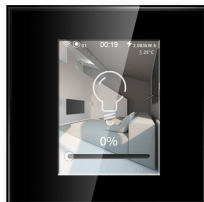

LCDseries

FEATURES

- High quality Capacitive touch screen Multicolour display.
- Stay Personalized: change interface display, Button ICON
- Power Consumption Statistics
- Super Mutual Control
- Easy to operate, Scan code configuration
- Wifi Mesh Network : More faster and Stable
- Support Alexa and google home and IFTTT
- Brand new imported IC & capacitive touch sense, more superior performance & sensitive touch.
- Applicable to all the common lamps, such as incandescent, fluorescent lamps, led lamps , Fan, and so on
- Suitable for home, office, hotel, hospital and so on

AC SPECS:

- Dimension: 86mm x 86mm x 40mm
- LCD resolution:240*320
- Operating voltage:110V-240V/50-60HZ
- Rated load:200W/Gang
- Socket Load : 13A Max (Resistive)
- Frequency: Wifi 2.4G
- Wireless Fidelity : 802.11b/g/n
- Required 3" x 3" Metal or plastic box

Smart LCD Wall Switch	6in1 SMART ON/OFF	DIMMER SWITCH	BOILER SWITCH (16A)	LCD-SOCKET
Features	• Anywhere control • Timer settings • Sharing Control • Energy Monitor • No Hub Required	• Anywhere control • Timer settings • Sharing Control • Energy Monitor • No Hub Required	• Anywhere control • Timer settings • Sharing Control • Energy Monitor • No Hub Required	• Anywhere control • Timer settings • Sharing Control • Energy Monitor • No Hub Required
Available Color	• Black • White	• Black • White	• Black • White	• Black • White
Other