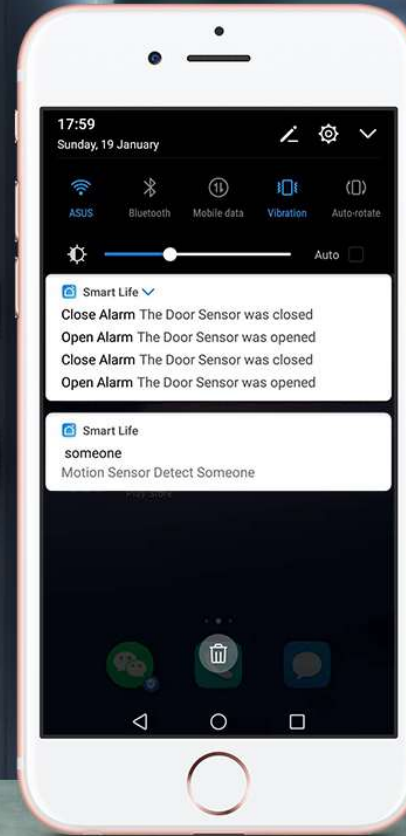

Keep You Informed From Anywhere

APP remote monitoring, door and window magnetic open and close, temperature and humidity monitoring can be pushed to your mobile phone APP.

Remote Alarm, Real-time Master Suspicious Situations in Your Home

When abnormal body movement is detected, the sensor will immediately alarm and push to the phone.