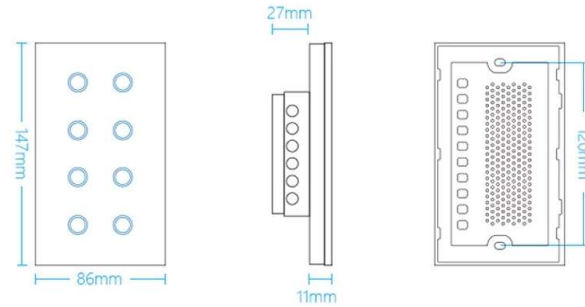

Combo series

FEATURES

- High quality crystal tempered glass panel design, never fade.
- With blue LED indicator, very distinguished.
- E-start, no sparking contacts.
- Easy to operate
- Lamps status
- Current Statistics
- Support Alexa and google home.
- Brand new imported IC & capacitive touch sense, more superior performance & sensitive touch.
- Applicable to all the common lamps, such as incandescent, fluorescent lamps, led lamps , Fan, and so on
- Suitable for home, office, hotel, hospital and so on

AC SPECS:

- Dimension: 147mm x 86mm x 38mm
- Operating voltage:110V-240V/50-60HZ
- Rated load:1000W/Gang
- Fan load:<600W
- USB 2.0 Load : 5V, 4A Max
- Socket Load : 15A Max (Resistive)
- Frequency: Wifi 2.4G
- Wireless Fidelity : 802.11b/g/n
- Required 5" x 3" Metal or plastic box