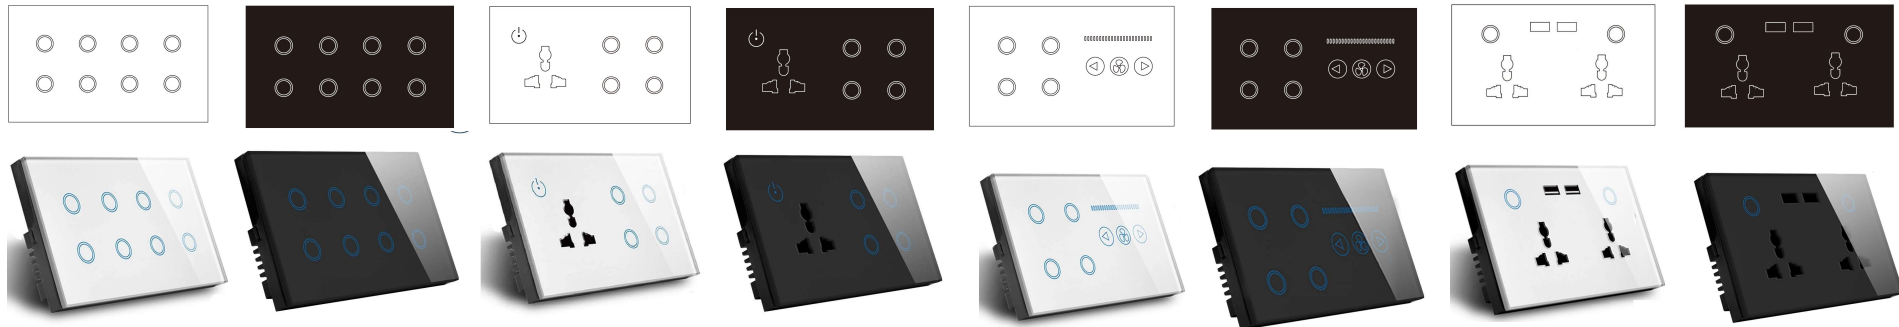

Touch ON/OFF Control
Control Switch via touch button

Mobile App Control
Control Switch Via Mobile app

Voice Control
by Amazon Alexa / by Google Home

RF Remote Control (Optional)
4 Remote options (1-4 Gang)
- Keyring Remote
- A,B,C,D Button Remote
- Navigation Button Remote
- Touch Plate (X86 type) Remote

Smart Combo Wall Switch	Combo 8 Gang-W	Combo 8 Gang-B	Combo 4 Gang + Socket	Combo 4 Gang + Socket	Combo 4 Gang + Fan	Combo 4 Gang + Fan	Combo Dual USB Socket	Combo Dual USB Socket
Features	<ul style="list-style-type: none"> • Anywhere control • Timer settings • Sharing Control • Energy Monitor • No Hub Required 	<ul style="list-style-type: none"> • Anywhere control • Timer settings • Sharing Control • Energy Monitor • No Hub Required 	<ul style="list-style-type: none"> • Anywhere control • Timer settings • Sharing Control • Energy Monitor • No Hub Required 	<ul style="list-style-type: none"> • Anywhere control • Timer settings • Sharing Control • Energy Monitor • No Hub Required 	<ul style="list-style-type: none"> • Anywhere control • Timer settings • Sharing Control • Energy Monitor • No Hub Required 	<ul style="list-style-type: none"> • Anywhere control • Timer settings • Sharing Control • Energy Monitor • No Hub Required 	<ul style="list-style-type: none"> • Anywhere control • Timer settings • Sharing Control • Energy Monitor • No Hub Required 	<ul style="list-style-type: none"> • Anywhere control • Timer settings • Sharing Control • Energy Monitor • No Hub Required
Available Color	• White	• Black	• White	• Black	• White	• Black	• White	• Black